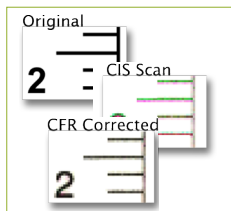

1 Scanning speeds depend on document width and computer configuration. Contex recommends Intel Core Duo, Core 2 Duo, or better processors, 2GB RAM, Hi-speed USB2.
Speed tests performed using Nextimage software, PC with Intel Core i5-2500 Quad processor, 8GB RAM, Hi-speed USB2, 7200rpm HDD, Windows 7 64-bit Ultimate.
2 Upgradable to 1200 dpi. This will also upgrade maximum resolution to 9600 dpi.
3 Signal Intensity Matching (SIGMA) is a Contex Patent. Sensor heating during a scan can cause inhomogeneous images. Thanks to Contex innovative thinking Contex SD 3600 series scanners will minimize sensor differences LIVE during a scan.

4 Color Fringe Removal (CFR) is a Contex Patent. Color Fringing is a natural consequence of CIS technology sequentially flashing R-G-B. Thanks to Contex innovative thinking CFR will remove this problem with advanced filter technology.
5 Contex applications creates industry standard raster file formats that can be used in any CAD or GIS application.
6 Requires optional Nextimage software.
All trademarks remain the property of their respective holders, and are used only to directly describe the product being provided. Their use in no way indicates any relationship between Contex A/S and the holders of the said trademarks.

An SD 3600 scanner is **ideal** for scanning technical documents and **convenient** to have in your office

Excellent lines with Contex CFR (Color Fringe Removal)