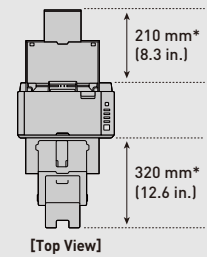

Shareable and Cost Saving with Network Connectivity

The variable network connectivity of KV-S1037X allows you to connect the scanner to your PC or mobile device over wired or wireless connection according to your business needs. This also saves you operation cost.

* When using more than two PCs, OCR function of ICP is optional.
* Wired LAN and wireless LAN connections can not be used simultaneously.

Space Saving with Compact Design

The compact body of KV-S1037X can fit in small and narrow spaces but it is packed with essential features to finish scanning jobs fast and efficient.

* Clearance required to set the feed tray and exit tray

Versatile Scanning with Various Scanning Options

Scanning various documents is made easy with KV-S1037X. No more problem when scanning a long paper, passport, bankbook, or even embossed cards at once.

* Use the carrier sheet (KV-SS077) to scan passport and the mixed batch card guide to scan embossed cards.

Specifications