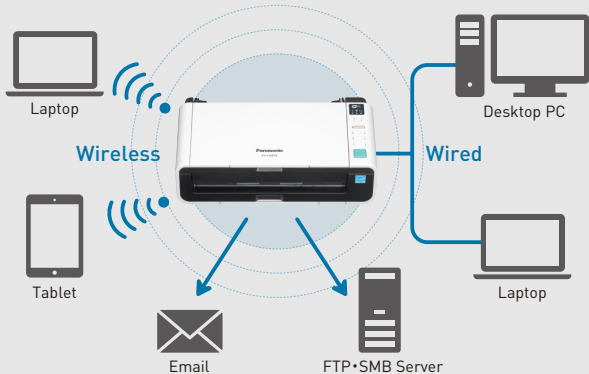

# Versatile Network Connectivity to Meet Business Demands

**Wireless Ready**

**Scanning Speed 30 ppm / 60 ipm**

\* A4/Letter, Portrait, 300 dpi, Binary/Color

**Shareable and Cost Saving  
with Network Connectivity**

**Space Saving with  
Compact Design**

**Versatile Scanning with  
Various Scanning Options**

## Shareable and Cost Saving with Network Connectivity

The variable network connectivity of KV-S1037X allows you to connect the scanner to your PC or mobile device over wired or wireless connection according to your business needs. This also saves you operation cost.

## Versatile Scanning with Various Scanning Options

Scanning various documents is made easy with KV-S1037X. No more problem when scanning a long paper, passport, bankbook, or even embossed cards at once.